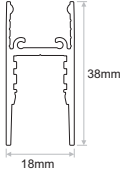

Pendant Antiglare

Image	Code	Description	Length	Design-Detail
	PRF.083	LINILINE PENDANT ANTIGLARE alum.prof. / Anodized	2m	
	PRF.084	LINILINE TOP COVER alum.prof. / Anodized	2m	
	PRF.117	SLIDING BASE alum.prof. / Anodized	2m	
	COV.033	PMMA LENS COVER Note: At 60° only 10mm LED strip width	2m	
	COV.018 COV.017 COV.007	POLYCARBONATE CLEAR COVER POLYCARBONATE OPAL COVER PMMA FROSTED COVER Note: At 70° only 10mm LED strip width	2m 2m 2m	
	CAP.016	END CAP ALUM.		
	ACC.191* ACC.233*	CEILING SUSPENSION 150cm CEILING SUSPENSION 300cm * Note: 2pcs needed for each luminaire		
	PRH.085 PRH.086 PRH.087	CANOPY SURFACE LIGHT GREY CANOPY RECESSED LIGHT GREY CANOPY TRIMLESS LIGHT GREY		
	PRH.037 PRH.038	CABLE RESTRAINT ON WIRE ROPE Note: 2pcs for 150cm & 3pcs for 300cm ceiling suspension CABLE GLAND FOR LINILINE PENDANT		
	PRH.099	LINE ALIGNMENT		