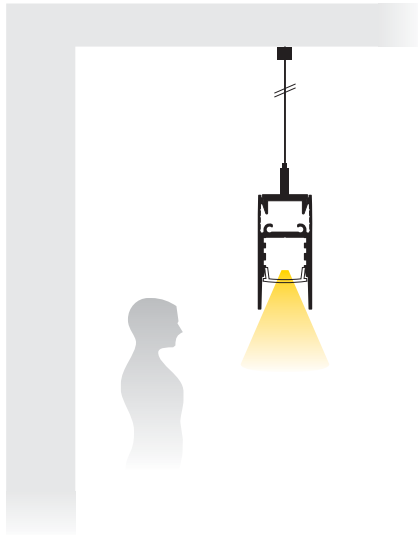

LINILINE PENDANT ANTIGLARE

Aluminium Profile

- Liniline pendant antiglare aluminium profile.
- Special design and construction to meet the most demanding lighting designs.
- Variety of accessories.
- Available either with lens or with cover (clear, frosted, satin).
- Available also in black, white or different RAL colours upon request.

Pendant Antiglare

Image	Code	Description	Length	Design-Detail
	PRF.083	LINILINE PENDANT ANTIGLARE alum.prof. / Anodized	2m	
	PRF.084	LINILINE TOP COVER alum.prof. / Anodized	2m	
	PRF.117	SLIDING BASE alum.prof. / Anodized	2m	
	COV.033	PMMA LENS COVER Note: At 60° only 10mm LED strip width	2m	
	COV.018 COV.017 COV.007	POLYCARBONATE CLEAR COVER POLYCARBONATE OPAL COVER PMMA FROSTED COVER Note: At 70° only 10mm LED strip width	2m 2m 2m	
	CAP.016	END CAP ALUM.		
	ACC.191* ACC.233*	CEILING SUSPENSION 150cm CEILING SUSPENSION 300cm * Note: 2pcs needed for each luminaire		
	PRH.085 PRH.086 PRH.087	CANOPY SURFACE LIGHT GREY CANOPY RECESSED LIGHT GREY CANOPY TRIMLESS LIGHT GREY		
	PRH.037 PRH.038	CABLE RESTRAINT ON WIRE ROPE Note: 2pcs for 150cm & 3pcs for 300cm ceiling suspension CABLE GLAND FOR LINILINE PENDANT		
	PRH.099	LINE ALIGNMENT		